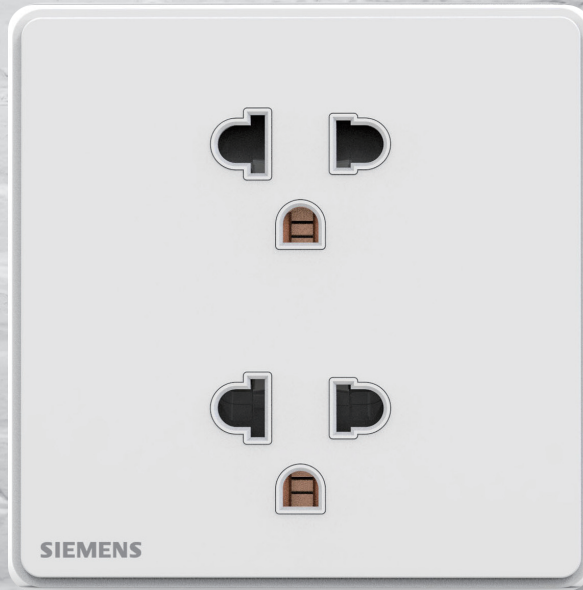

Sleekness

High-grade Polishing

The high-grade PC materials enhanced a highly polished surface, sleek like the surface of a lacquered-piano.

Hassle-free

Ergonomic and efficient design in all disciplines makes it safe and convenient for users.

The termination design effectively reduces the metal temperature; the dual-layered faceplate on the socket gives double assurance; a wide-spaced socket with USB brings versatility.