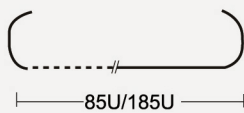

GENESIS TECHNOLOGY

U-SHAPED STRIP CEILING SERIES

Width (mm)	Thickness (mm)	Surface Treatment	Length
85U	0.5-0.75	PE Powder Coated/PE Pre-painted Film Coated /Wood grain	≤6000mm
135U	0.55-0.8		
185U	0.65-0.9		

Open installation

Closed installation

85U/185U

U-shaped linear

20

20mm small strip

135U

U-shaped linear