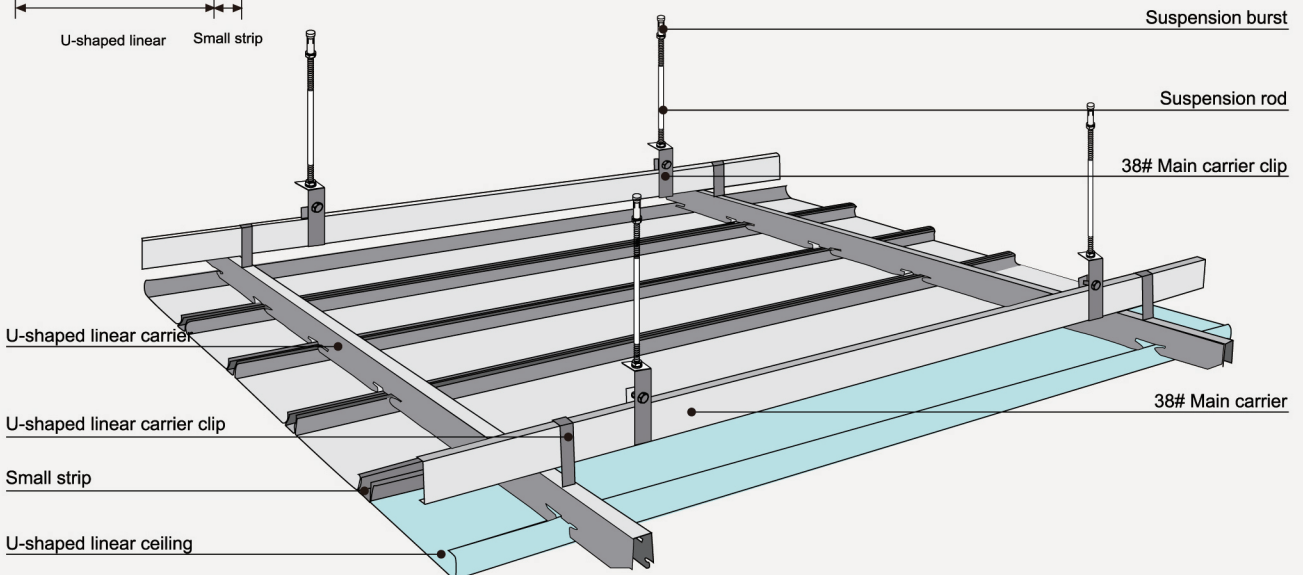

GENESIS TECHNOLOGY

U-SHAPED STRIP CEILING SERIES

Width (mm)	Thickness (mm)	Surface Treatment	Length
85U	0.5-0.75	PE Powder Coated/PE Pre-painted Film Coated /Wood grain	≤6000mm
135U	0.55-0.8		
185U	0.65-0.9		

Open installation

Closed installation

85U/185U

U-shaped linear

20

20mm small strip

135U

U-shaped linear

15

15mm small strip