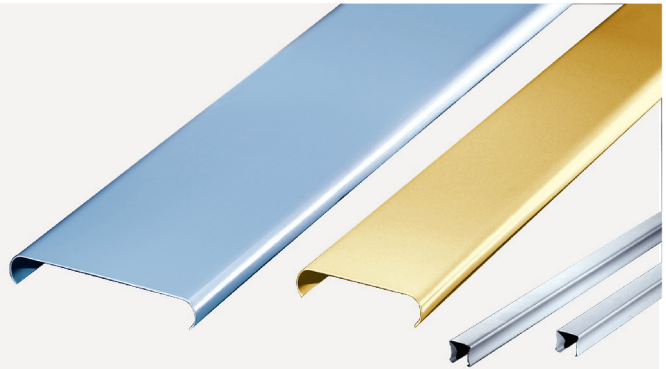

GENESIS TECHNOLOGY

U-SHAPED STRIP CEILING SERIES

Width (mm)	Thickness (mm)	Surface Treatment	Length
85U	0.5-0.75	PE Powder Coated/PE Pre-painted Film Coated /Wood grain	≤6000mm
135U	0.55-0.8		
185U	0.65-0.9		

Open installation

Closed installation

85U/185U

U-shaped linear

20

20mm small strip

135U

U-shaped linear