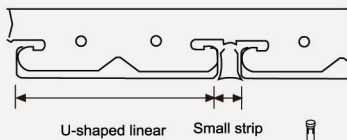

GENESIS TECHNOLOGY

U-SHAPED STRIP CEILING SERIES

Width (mm)	Thickness (mm)	Surface Treatment	Length
85U	0.5-0.75	PE Powder Coated/PE Pre-painted Film Coated /Wood grain	≤6000mm
135U	0.55-0.8		
185U	0.65-0.9		

Open installation

Closed installation

85U/185U

U-shaped linear

20

20mm small strip

135U

U-shaped linear

15

15mm small strip